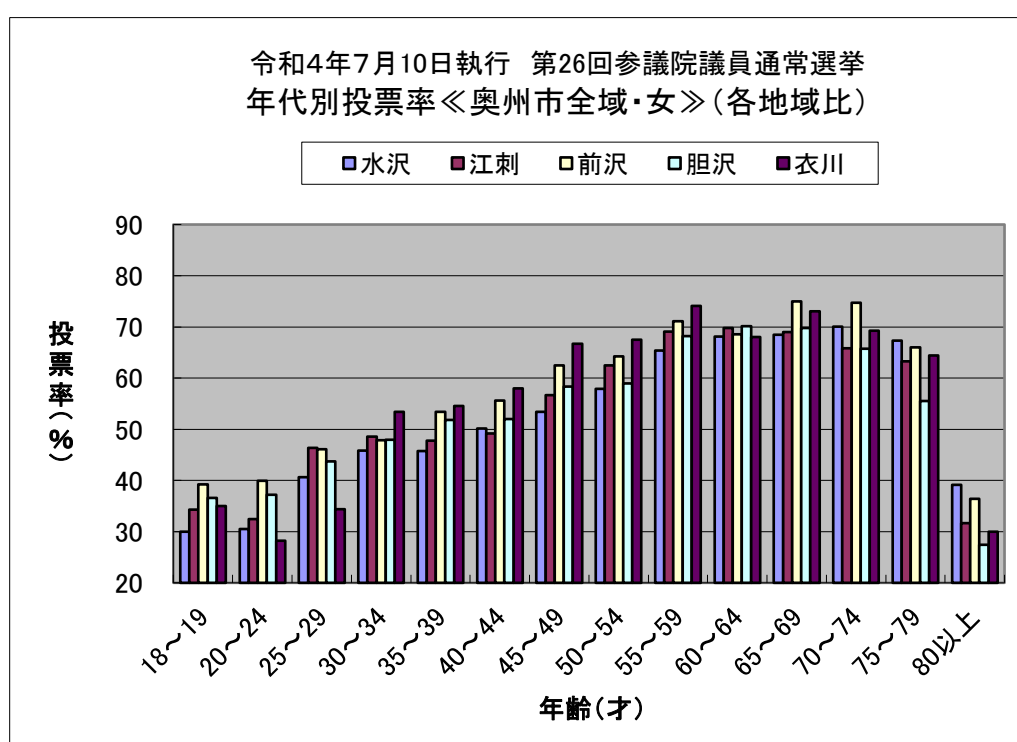

女	投票率(%)					
年齢(才)	水沢	江刺	前沢	胆沢	衣川	計
18~19	30.02	34.27	39.22	36.59	35.00	32.94
20~24	30.55	32.46	39.91	37.18	28.21	32.68
25~29	40.61	46.38	46.11	43.68	34.38	42.58
30~34	45.84	48.53	47.86	47.91	53.45	47.06
35~39	45.74	47.78	53.38	51.82	54.55	47.99
40~44	50.15	49.21	55.59	52.02	58.02	50.96
45~49	53.40	56.69	62.50	58.33	66.67	55.99
50~54	57.92	62.46	64.22	58.97	67.53	59.87
55~59	65.42	69.10	71.15	68.23	74.11	67.55
60~64	68.11	69.82	68.55	70.11	68.00	68.85
65~69	68.43	68.99	75.00	69.80	73.04	69.77
70~74	70.01	65.84	74.75	65.75	69.23	68.97
75~79	67.30	63.24	65.97	55.53	64.41	64.58
80以上	39.11	31.62	36.37	27.44	29.95	34.71
計						53.89