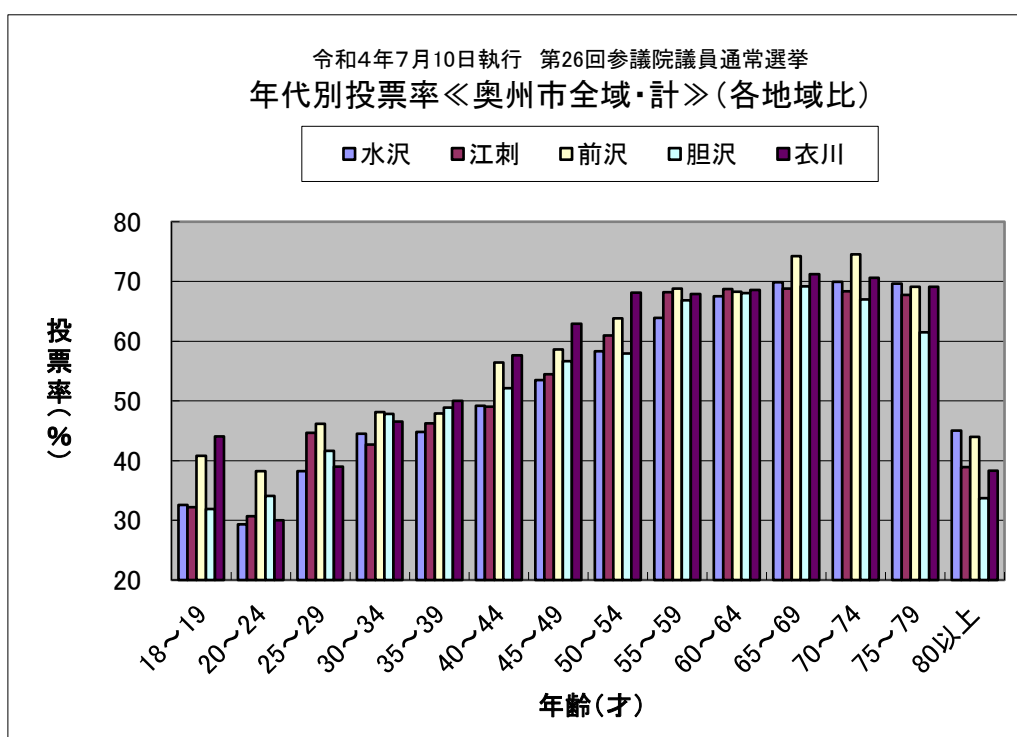

奥州市全域	投票率(%)					
年齢(才)	水沢	江刺	前沢	胆沢	衣川	計
18~19	32.53	32.21	40.81	31.91	44.07	33.67
20~24	29.30	30.66	38.21	34.10	30.00	31.13
25~29	38.27	44.67	46.18	41.67	39.00	40.73
30~34	44.47	42.70	48.14	47.79	46.56	44.90
35~39	44.83	46.26	47.87	48.86	50.00	46.14
40~44	49.19	49.01	56.43	52.11	57.63	50.51
45~49	53.48	54.50	58.62	56.63	62.91	54.88
50~54	58.31	60.93	63.79	57.97	68.13	59.64
55~59	63.88	68.19	68.83	66.82	67.89	65.91
60~64	67.51	68.71	68.26	68.03	68.55	68.01
65~69	69.82	68.79	74.24	69.19	71.19	70.07
70~74	69.97	68.34	74.57	67.00	70.64	69.71
75~79	69.67	67.75	69.11	61.49	69.13	68.06
80以上	45.01	38.88	43.93	33.71	38.28	41.35
計						55.30