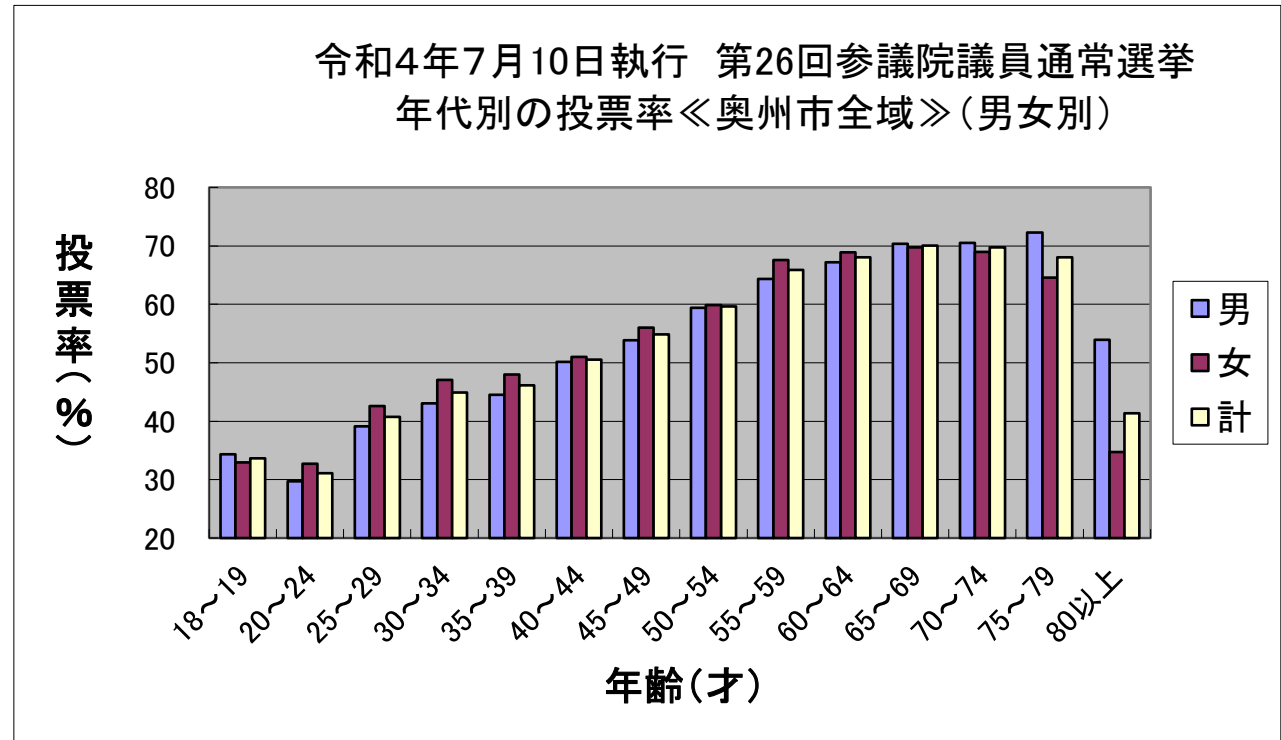

令和4年7月10日執行 第26回参議院議員通常選挙 年代別投票率(奥州市) 5才刻み

奥州市全域	投票率(%)		
	男	女	計
18~19	34.35	32.94	33.67
20~24	29.67	32.68	31.13
25~29	39.15	42.58	40.73
30~34	43.01	47.06	44.90
35~39	44.53	47.99	46.14
40~44	50.11	50.96	50.51
45~49	53.88	55.99	54.88
50~54	59.43	59.87	59.64
55~59	64.32	67.55	65.91
60~64	67.16	68.85	68.01
65~69	70.38	69.77	70.07
70~74	70.49	68.97	69.71
75~79	72.29	64.58	68.06
80以上	53.95	34.71	41.35
計	56.81	53.89	55.30