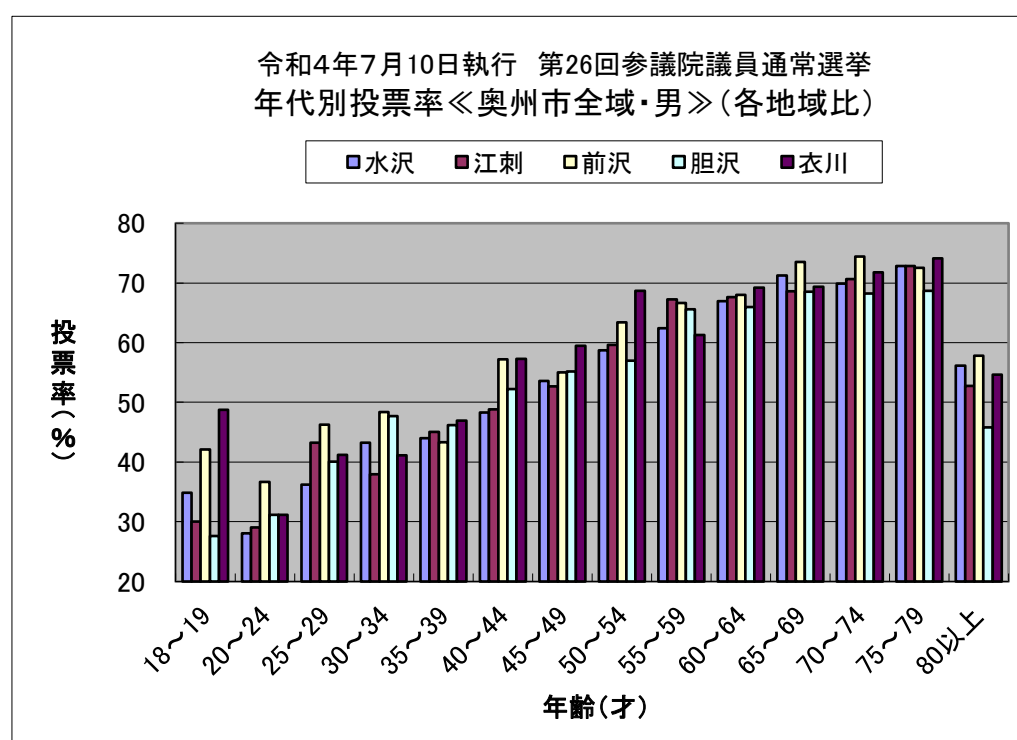

男	投票率(%)					
年齢(才)	水沢	江刺	前沢	胆沢	衣川	計
18~19	34.87	30.05	42.15	27.61	48.72	34.35
20~24	28.08	29.03	36.67	31.17	31.15	29.67
25~29	36.24	43.22	46.24	40.08	41.18	39.15
30~34	43.26	37.95	48.40	47.68	41.10	43.01
35~39	43.98	45.04	43.33	46.22	46.94	44.53
40~44	48.32	48.83	57.22	52.19	57.29	50.11
45~49	53.56	52.68	55.04	55.19	59.46	53.88
50~54	58.70	59.63	63.38	57.00	68.67	59.43
55~59	62.41	67.24	66.67	65.56	61.32	64.32
60~64	66.91	67.61	67.99	65.94	69.23	67.16
65~69	71.27	68.59	73.50	68.54	69.38	70.38
70~74	69.92	70.65	74.39	68.23	71.81	70.49
75~79	72.80	72.82	72.56	68.67	74.11	72.29
80以上	56.17	52.76	57.83	45.79	54.63	53.95
計						56.81