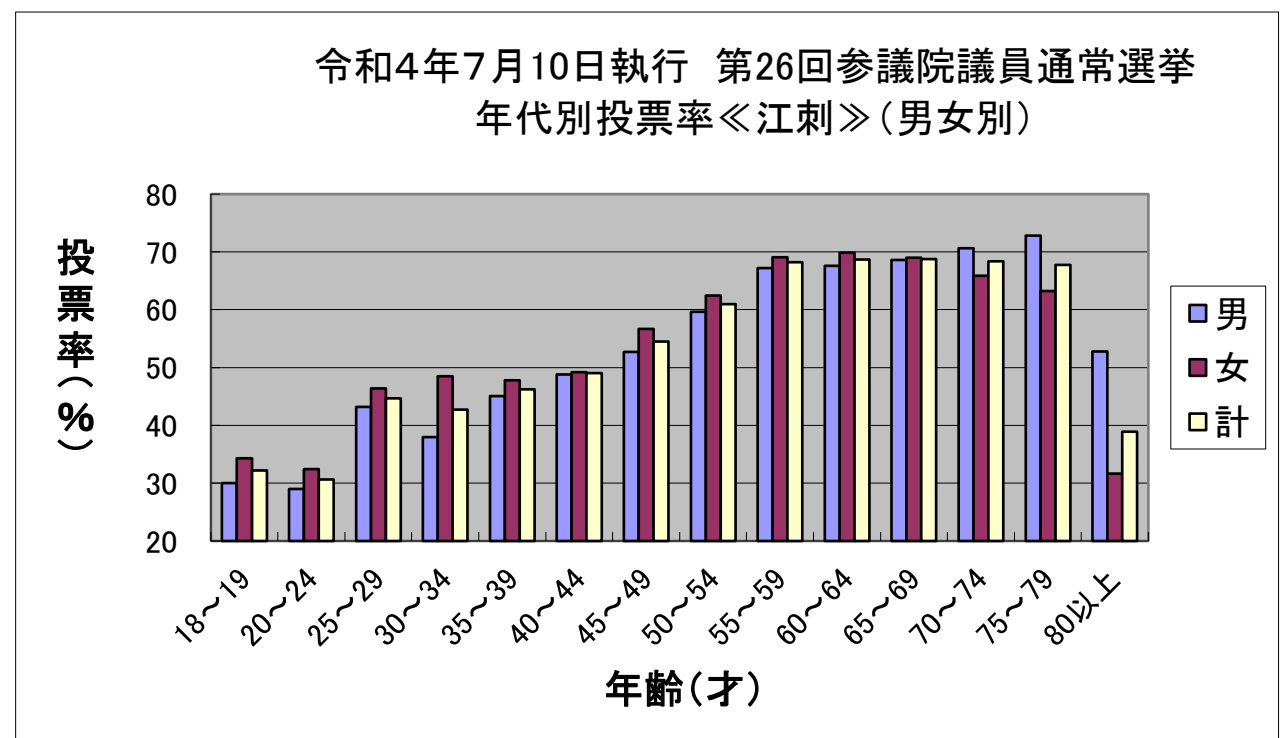

江刺	投票率(%)		
	男	女	計
18~19	30.05	34.27	32.21
20~24	29.03	32.46	30.66
25~29	43.22	46.38	44.67
30~34	37.95	48.53	42.70
35~39	45.04	47.78	46.26
40~44	48.83	49.21	49.01
45~49	52.68	56.69	54.50
50~54	59.63	62.46	60.93
55~59	67.24	69.10	68.19
60~64	67.61	69.82	68.71
65~69	68.59	68.99	68.79
70~74	70.65	65.84	68.34
75~79	72.82	63.24	67.75
80以上	52.76	31.62	38.88