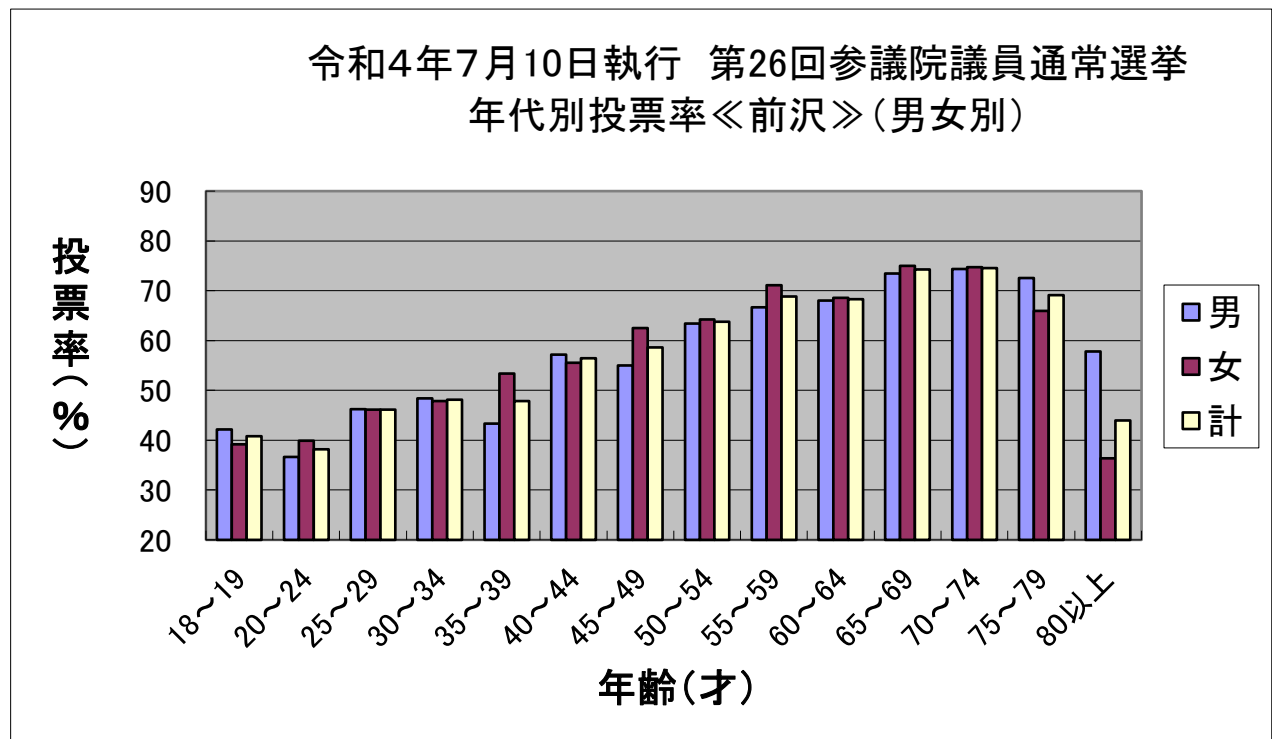

前沢	投票率(%)			
	年齢(才)	男	女	計
18~19	42.15	39.22	40.81	
20~24	36.67	39.91	38.21	
25~29	46.24	46.11	46.18	
30~34	48.40	47.86	48.14	
35~39	43.33	53.38	47.87	
40~44	57.22	55.59	56.43	
45~49	55.04	62.50	58.62	
50~54	63.38	64.22	63.79	
55~59	66.67	71.15	68.83	
60~64	67.99	68.55	68.26	
65~69	73.50	75.00	74.24	
70~74	74.39	74.75	74.57	
75~79	72.56	65.97	69.11	
80以上	57.83	36.37	43.93