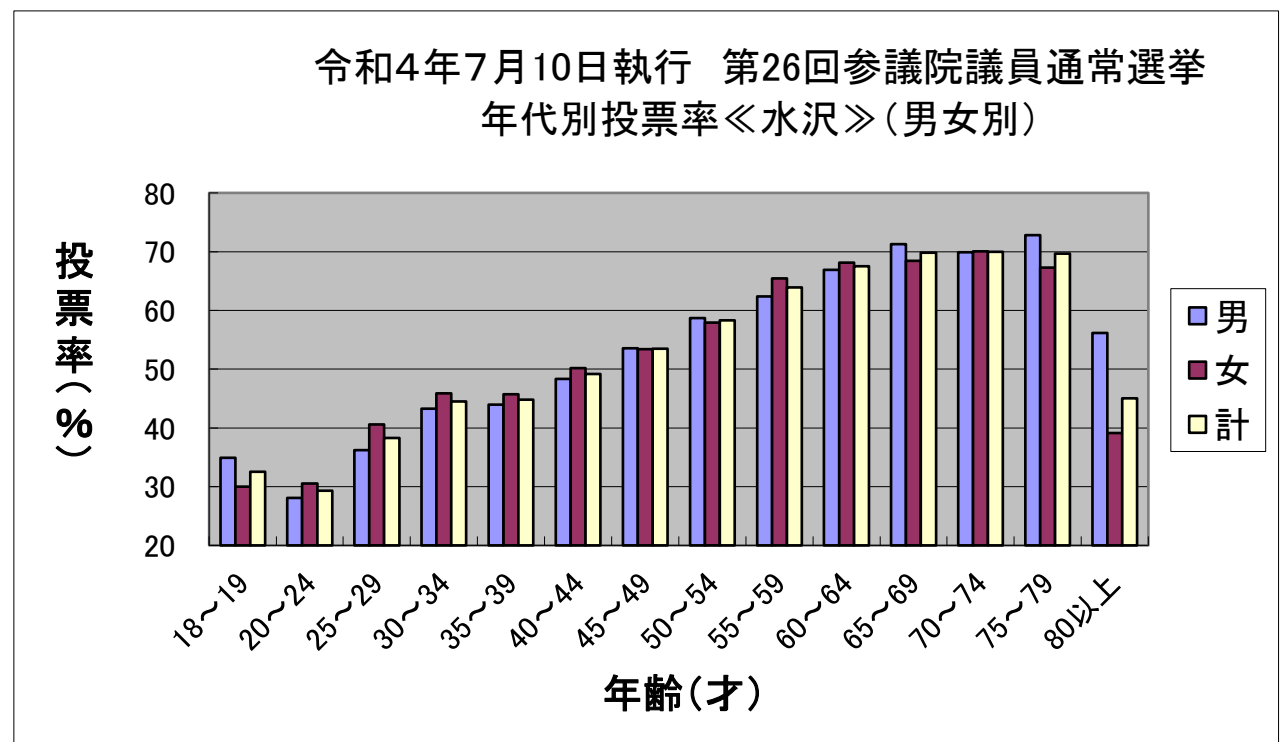

水沢	投票率(%)		
	男	女	計
18~19	34.87	30.02	32.53
20~24	28.08	30.55	29.30
25~29	36.24	40.61	38.27
30~34	43.26	45.84	44.47
35~39	43.98	45.74	44.83
40~44	48.32	50.15	49.19
45~49	53.56	53.40	53.48
50~54	58.70	57.92	58.31
55~59	62.41	65.42	63.88
60~64	66.91	68.11	67.51
65~69	71.27	68.43	69.82
70~74	69.92	70.01	69.97
75~79	72.80	67.30	69.67
80以上	56.17	39.11	45.01